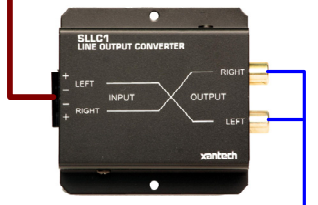

REAR VIEW

xantech
COMMERCIAL
MRAUDIO4X4CTL

xantech
COMMERCIAL
XVC50

Sauna Rooms

xantech
COMMERCIAL
XVC50

Tanning Rooms

xantech
COMMERCIAL
SLLC1

Gym/Fitness Area

To 70-Volt Amp input →

16/4

16/4

16/4

16/4

RS232