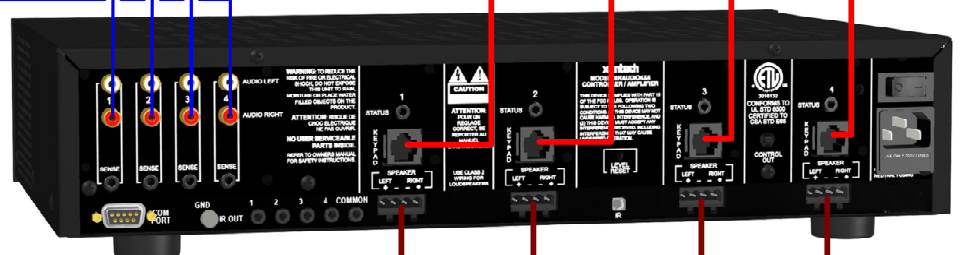

SPA & FITNESS CENTER
4-Zone/Music Server w/RF Remote Control

xantech
COMMERCIAL
XTR39

xantech
COMMERCIAL
RF2IR

xantech
COMMERCIAL
MRC44CB1

Reception Area

Composite Video

FRONT VIEW

xantech
COMMERCIAL
XMUSIC SERVER

REAR VIEW

xantech
COMMERCIAL
MRAUDIO4X4CTL

xantech
COMMERCIAL
XVC50

Sauna Rooms

xantech
COMMERCIAL
XVC50

Tanning Rooms

xantech
COMMERCIAL
SLLC1

Gym/Fitness Area

To 70-Volt Amp input →

16/4

16/4

16/4

16/4

RS232