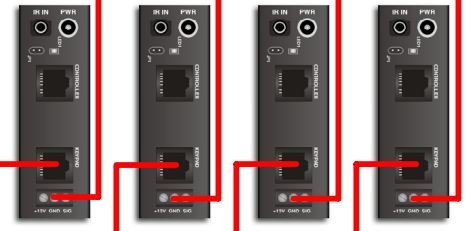

SPA & FITNESS CENTER
4-Zone/Music Server w/RF Remote Control

xantech
COMMERCIAL
XTR39

xantech
COMMERCIAL
RF2IR

xantech
COMMERCIAL
MRC44CB1

Reception Area

Composite Video

FRONT VIEW

xantech
COMMERCIAL
XMUSIC SERVER