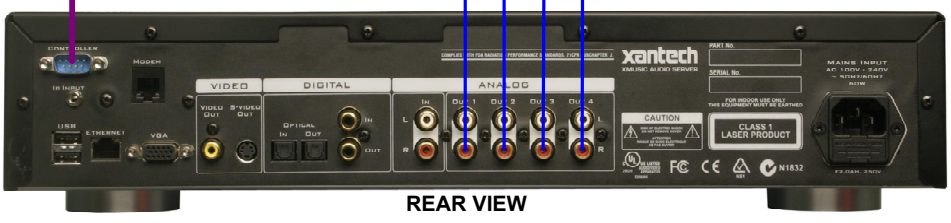

SPA & FITNESS CENTER
4-Zone/Music Server w/RF Remote Control

xantech
COMMERCIAL
XTR39

xantech
COMMERCIAL
RF2IR

xantech
COMMERCIAL
MRC44CB1

Reception Area

Composite Video

FRONT VIEW

xantech
COMMERCIAL
XMUSIC SERVER

REAR VIEW

xantech
COMMERCIAL
MRAUDIO4X4CTL

xantech
COMMERCIAL
XVC50

Sauna Rooms

xantech
COMMERCIAL
XVC50

Tanning Rooms

xantech
COMMERCIAL
SLLC1

Gym/Fitness Area

To 70-Volt Amp input →

16/4

16/4

16/4

16/4

RS232