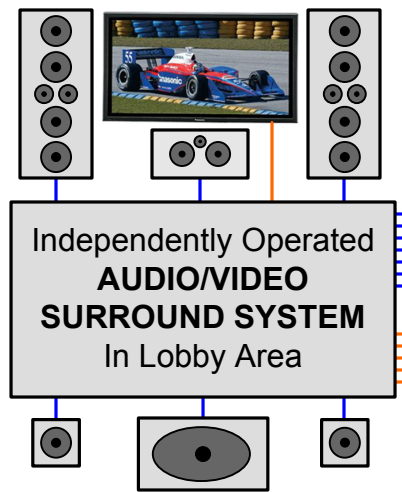

Category: CM8 Drawing: C100

LODGE-RESORT
Control & Distribution

xantech
COMMERCIAL
XDT Dual AM/FM
Tuner

xantech
COMMERCIAL
RS2321X8
Serial Router

xantech
COMMERCIAL
XMUSIC
Audio-Servers

xantech
COMMERCIAL
RF2IR

xantech
COMMERCIAL
Power

Bar-Lounge Area

Dining Area

Arcade Rm

Billiard Rm

Loft Area

Outside Deck