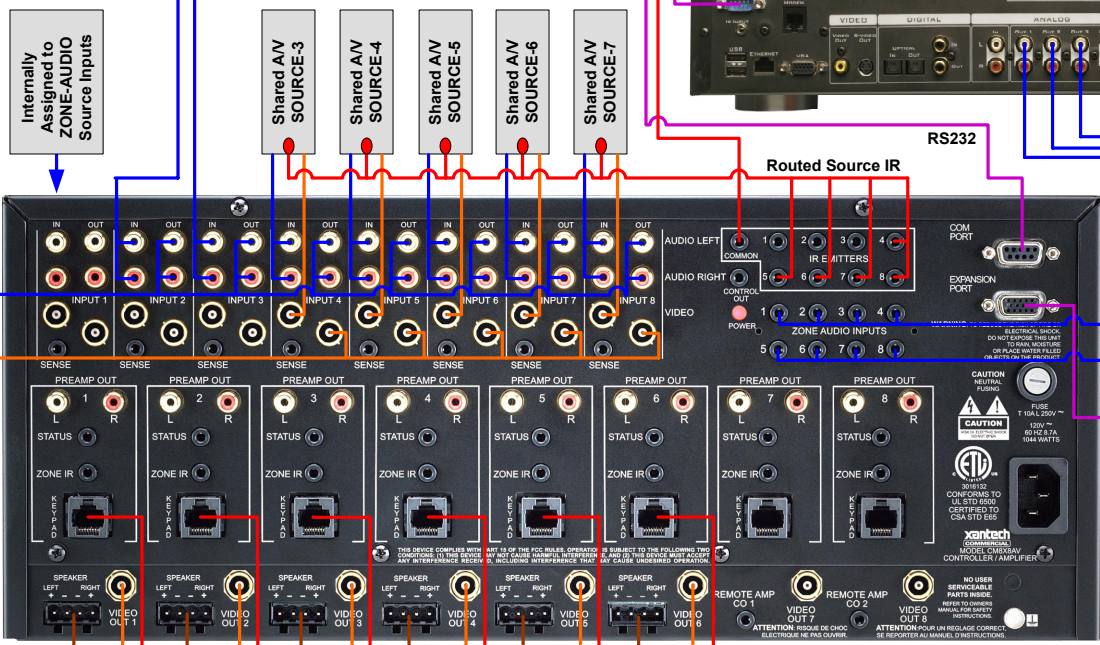

Category: CM8 Drawing: C100

LODGE-RESORT
Control & Distribution

xantech
COMMERCIAL
XDT Dual AM/FM
Tuner

xantech
COMMERCIAL
RS2321X8
Serial Router

xantech
COMMERCIAL
XMUSIC
Audio-Servers

xantech
COMMERCIAL
RF2IR

xantech
COMMERCIAL
XTR39

xantech
COMMERCIAL
CM8X8CTL

xantech
COMMERCIAL
782-00
Power

xantech
COMMERCIAL
Power

xantech
COMMERCIAL
MRC88DJKP

xantech
COMMERCIAL
Power

xantech
COMMERCIAL
WPK8

xantech
COMMERCIAL
SPLCD64V

xantech
COMMERCIAL
Power

Bar-Lounge Area

Dining Area

Arcade Rm

Billiard Rm

Loft Area

Outside Deck