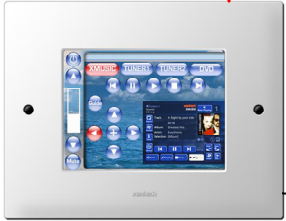

xantech
COMMERCIAL
Power

xantech
COMMERCIAL
MRC88DJKP