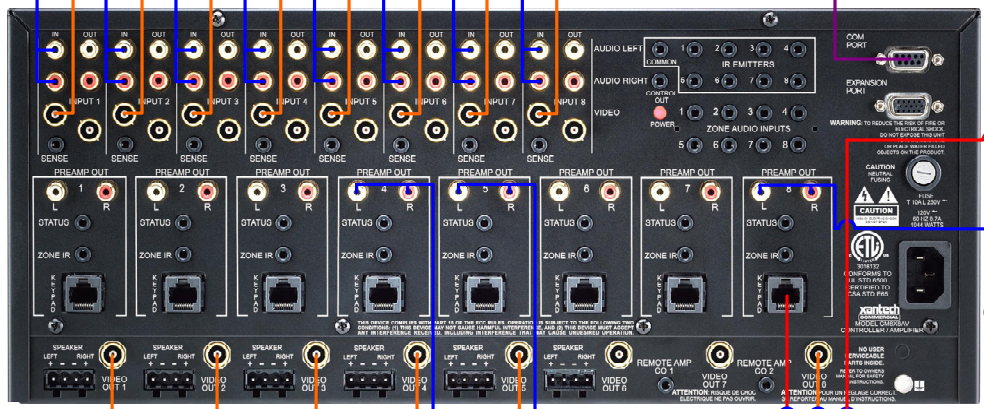

xantech
COMMERCIAL
283M

A/V-5

xantech
COMMERCIAL
CM8X8CTL

Audio Inputs
TOA MIXER
AMPLIFIER

Mix Into CM8

Mix Foldback

Video-1 Video-2 Video-3

In-Zone Control Video-8 to Touchpanel