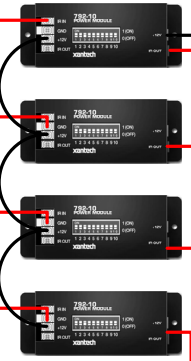

RESTAURANT SYSTEM
Master Keypad-Control
For Common-area TV's

xantech
COMMERCIAL
RT8 Router

AV Signal Lines →

Satellite Receivers

xantech
COMMERCIAL
283M Emitters

xantech
COMMERCIAL
79210 Boosters

xantech
COMMERCIAL
283M Emitters