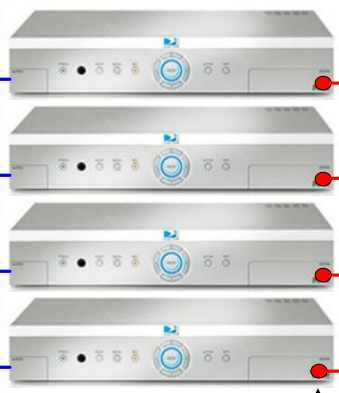

RESTAURANT SYSTEM
Master Keypad-Control
For Common-area TV's

xantech
COMMERCIAL
RT8 Router

AV Signal Lines →

Satellite Receivers

xantech
COMMERCIAL
283M Emitters

xantech
COMMERCIAL
79210 Boosters

xantech
COMMERCIAL
283M Emitters