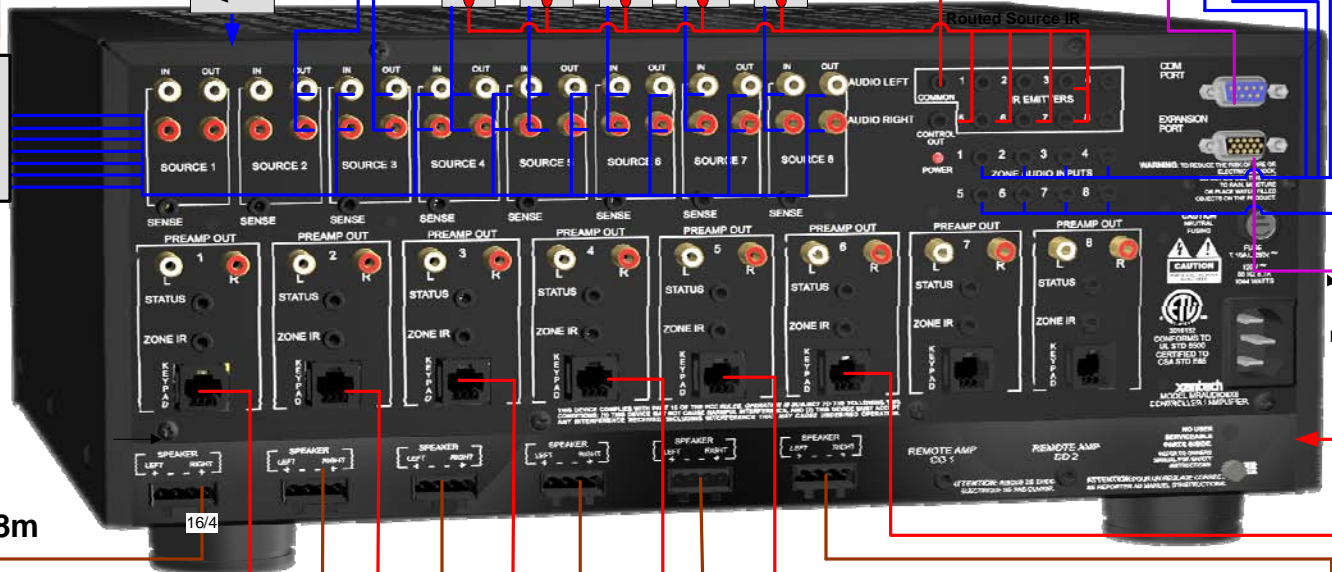

**LARGE HOME or SUITE**  
Multi-Source/Multi-Zone  
Control & Distribution

Internally Assigned to ALL ZONE-AUDIO Source Inputs

Shared Audio SOURCE-3  
Shared Audio SOURCE-4  
Shared Audio SOURCE-5  
Shared Audio SOURCE-6  
Shared Audio SOURCE-7

Routed Source IR

Dedicated Zone-Audio Sources

Dining Room

Master Bedroom

Bedroom-2

Bedroom-3

Kitchen

Patio