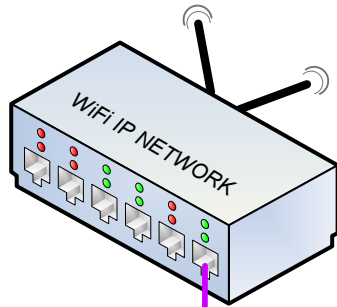

xantech
COMMERCIAL
CWTC10

DOC CAM