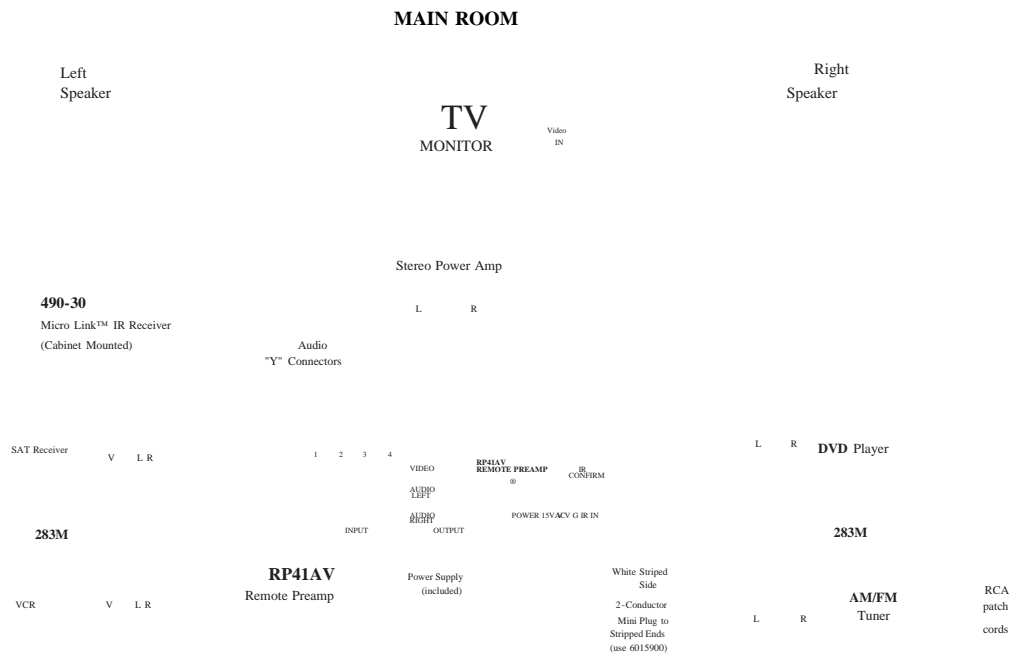

This is the html version of the file http://www.xantech.com/files/app_diagrams/13_RP41AV_Dia_1.pdf.
Google automatically generates html versions of documents as we crawl the web.

to operate the entire system from any room. For AC power management, refer to the Model 680-10 Installation Instructions.

Fig. 3 A typical single zone system

RP41AV